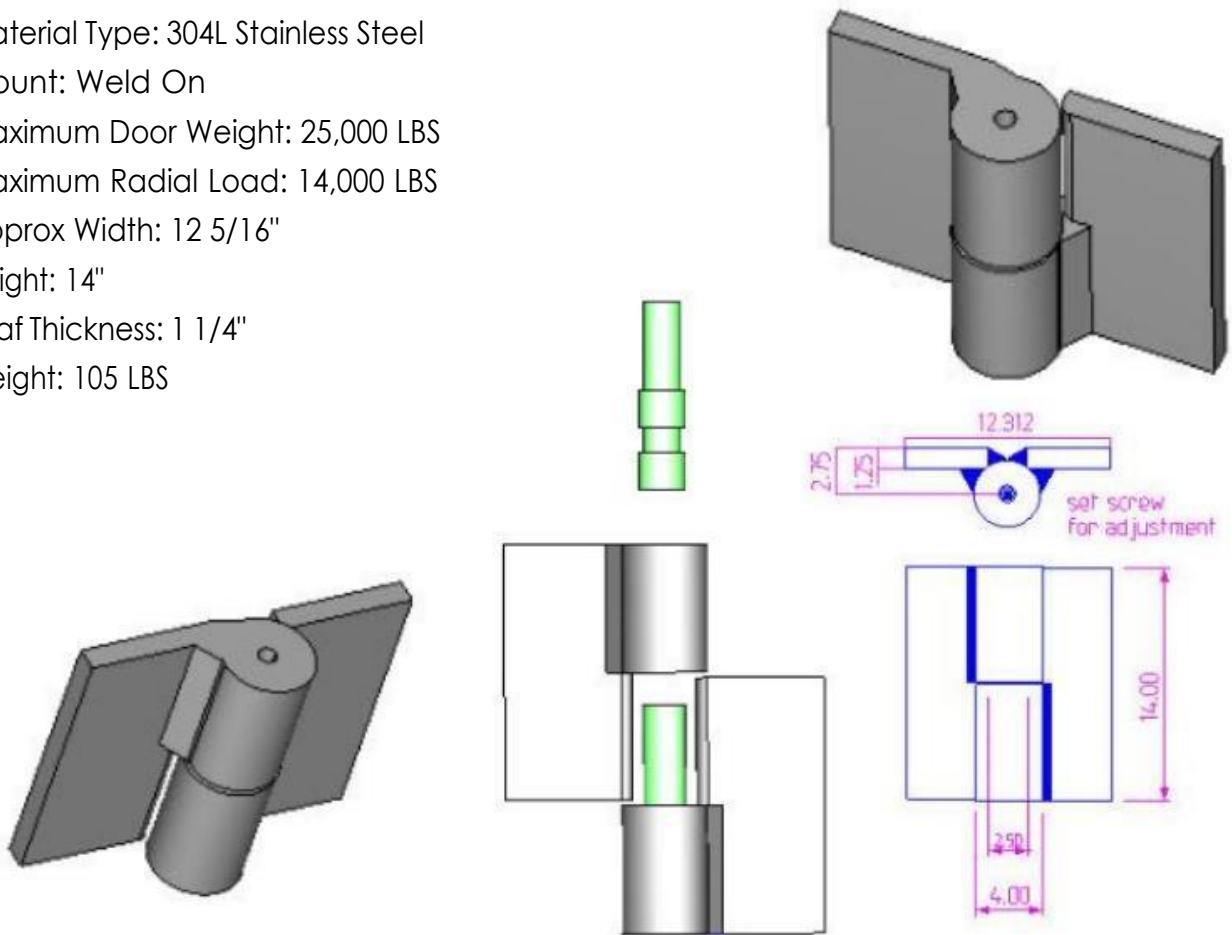

# 14" x 12 5/16" Stainless Steel Heavy Duty Hinges

Model Number: 2250 LH-304

Price: \$ POR (PRICE ON REQUEST)

- Material Type: 304L Stainless Steel
- Mount: Weld On
- Maximum Door Weight: 25,000 LBS
- Maximum Radial Load: 14,000 LBS
- Approx Width: 12 5/16"
- Height: 14"
- Leaf Thickness: 1 1/4"
- Weight: 105 LBS